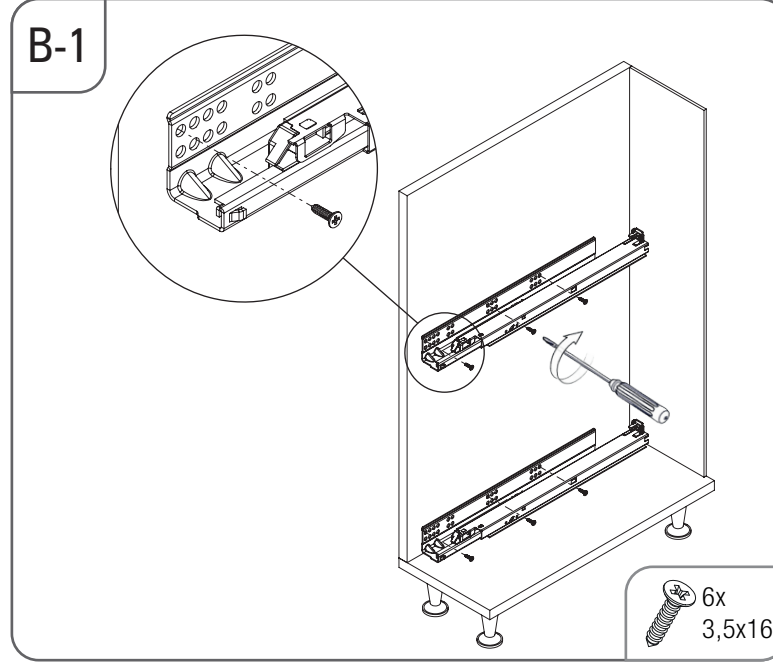

- GİZLİ RAYLI HAVLU ASKILI DETERJANLIK (ÇİFT AÇILIM) MONTAJ ŞEMASI (SOL)
- DETERGENT/TOWEL HOLDER WITH UNDERMOUNT RAIL (FULL EXTENSION) MOUNTING INSTRUCTIONS (LEFT)

- GİZLİ RAYLI HAVLU ASKILI DETERJANLIK (ÇİFT AÇILIM) MONTAJ ŞEMASI (SOL)
- DETERGENT/TOWEL HOLDER WITH UNDERMOUNT RAIL (FULL EXTENSION) MOUNTING INSTRUCTIONS (LEFT)

F-1

G-1

PRODUCT CODE		C	X
WIRE	WOODEN		
S-2523	S-2643	200	31
S-2525	S-2645	250	66

H-1

8x
3,5x16

J-1

4x
M6x10 YHB

K-1