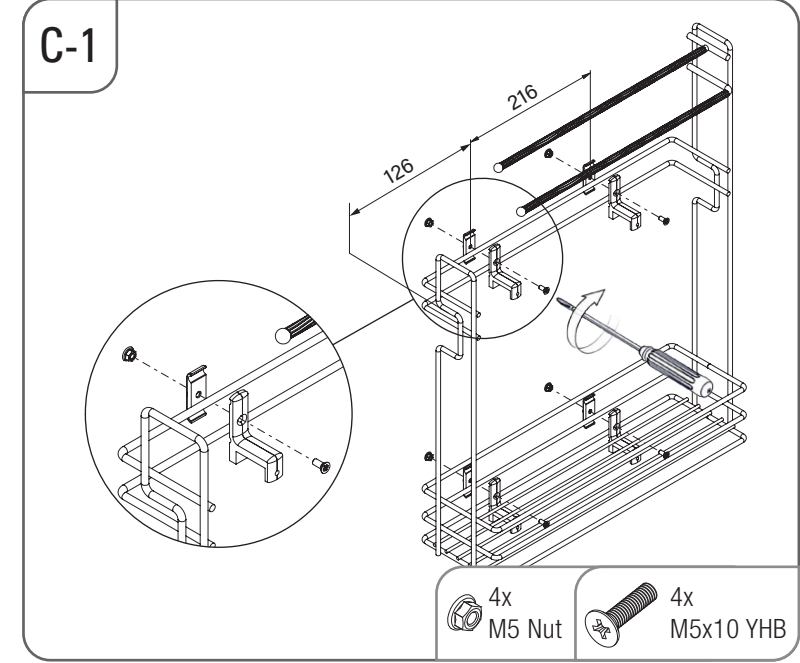

- GİZLİ RAYLI HAVLU ASKILI DETERJANLIK (ÇİFT AÇILIM) MONTAJ ŞEMASI (SOL)
- DETERGENT/TOWEL HOLDER WITH UNDERMOUNT RAIL (FULL EXTENSION) MOUNTING INSTRUCTIONS (LEFT)

- GİZLİ RAYLI HAVLU ASKILI DETERJANLIK (ÇİFT AÇILIM) MONTAJ ŞEMASI (SOL)
- DETERGENT/TOWEL HOLDER WITH UNDERMOUNT RAIL (FULL EXTENSION) MOUNTING INSTRUCTIONS (LEFT)

F-1

G-1

PRODUCT CODE		C	X
WIRE	WOODEN		
S-2523	S-2643	200	31
S-2525	S-2645	250	66

H-1

8x
3,5x16

J-1

4x
M6x10 YHB

K-1