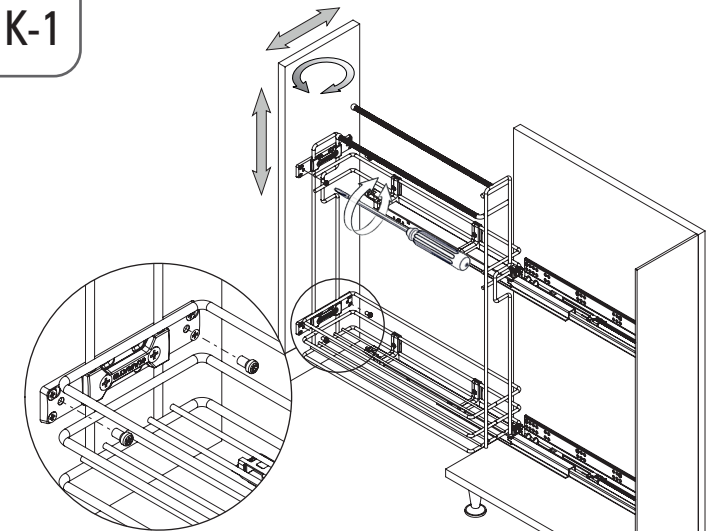

- GİZLİ RAYLI HAVLU ASKILI DETERJANLIK (ÇİFT AÇILIM) MONTAJ ŞEMASI (SOL)
- DETERGENT/TOWEL HOLDER WITH UNDERMOUNT RAIL (FULL EXTENSION) MOUNTING INSTRUCTIONS (LEFT)

- GİZLİ RAYLI HAVLU ASKILI DETERJANLIK (ÇİFT AÇILIM) MONTAJ ŞEMASI (SOL)
- DETERGENT/TOWEL HOLDER WITH UNDERMOUNT RAIL (FULL EXTENSION) MOUNTING INSTRUCTIONS (LEFT)

F-1

G-1

PRODUCT CODE		C	X
WIRE	WOODEN		
S-2523	S-2643	200	31
S-2525	S-2645	250	66

H-1

8x
3,5x16

J-1

4x
M6x10 YHB

K-1