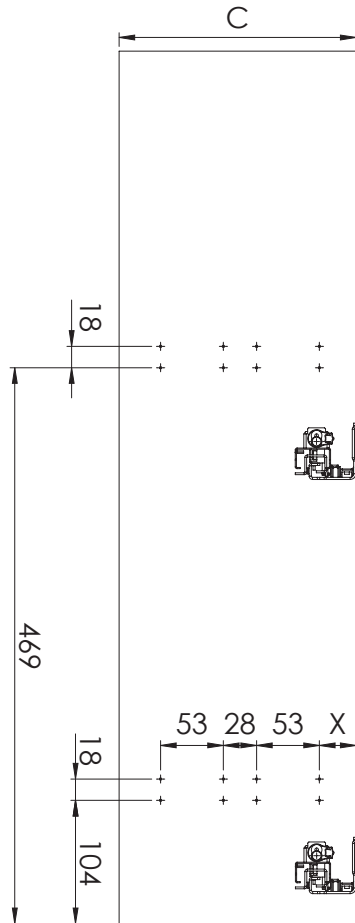

- GİZLİ RAYLI HAVLU ASKILI DETERJANLIK (ÇİFT AÇILIM) MONTAJ ŞEMASI (SOL)
- DETERGENT/TOWEL HOLDER WITH UNDERMOUNT RAIL (FULL EXTENSION) MOUNTING INSTRUCTIONS (LEFT)

- GİZLİ RAYLI HAVLU ASKILI DETERJANLIK (ÇİFT AÇILIM) MONTAJ ŞEMASI (SOL)
- DETERGENT/TOWEL HOLDER WITH UNDERMOUNT RAIL (FULL EXTENSION) MOUNTING INSTRUCTIONS (LEFT)

F-1

G-1

PRODUCT CODE		C	X
WIRE	WOODEN		
S-2523	S-2643	200	31
S-2525	S-2645	250	66

H-1

8x
3,5x16

J-1

4x
M6x10 YHB

K-1

4x
M6x10 YSB