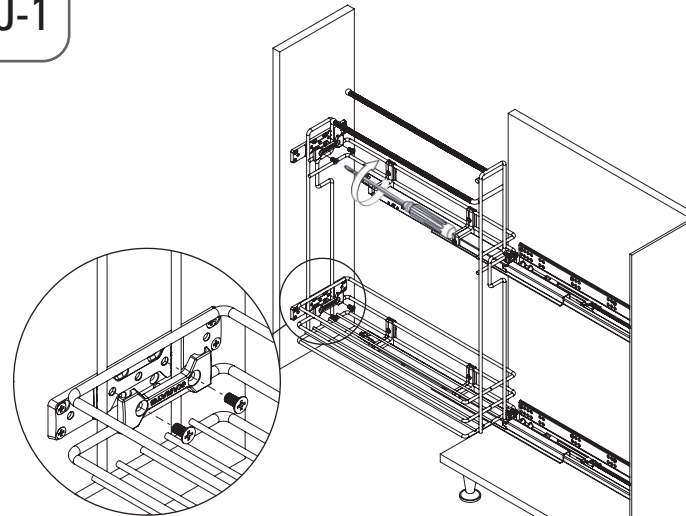

- GİZLİ RAYLI HAVLU ASKILI DETERJANLIK (ÇİFT AÇILIM) MONTAJ ŞEMASI (SOL)
- DETERGENT/TOWEL HOLDER WITH UNDERMOUNT RAIL (FULL EXTENSION) MOUNTING INSTRUCTIONS (LEFT)

- GİZLİ RAYLI HAVLU ASKILI DETERJANLIK (ÇİFT AÇILIM) MONTAJ ŞEMASI (SOL)
- DETERGENT/TOWEL HOLDER WITH UNDERMOUNT RAIL (FULL EXTENSION) MOUNTING INSTRUCTIONS (LEFT)

F-1

G-1

PRODUCT CODE		C	X
WIRE	WOODEN		
S-2523	S-2643	200	31
S-2525	S-2645	250	66

H-1

8x
3,5x16

J-1

4x
M6x10 YHB

K-1