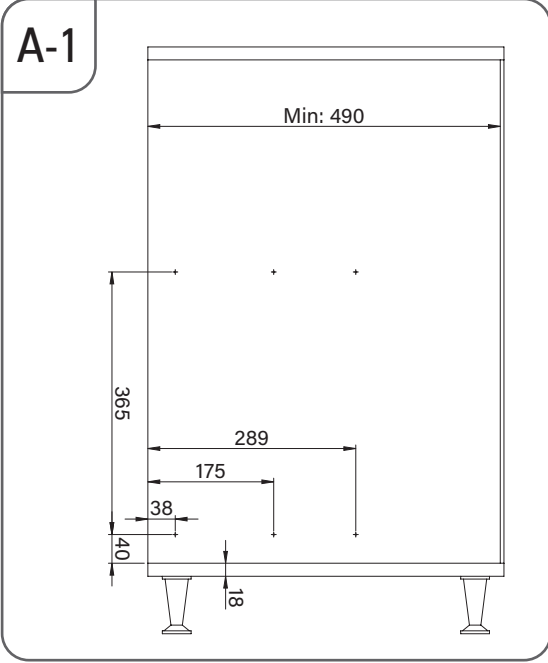

- GİZLİ RAYLI HAVLU ASKILI DETERJANLIK (ÇİFT AÇILIM) MONTAJ ŞEMASI (SOL)
- DETERGENT/TOWEL HOLDER WITH UNDERMOUNT RAIL (FULL EXTENSION) MOUNTING INSTRUCTIONS (LEFT)

- GİZLİ RAYLI HAVLU ASKILI DETERJANLIK (ÇİFT AÇILIM) MONTAJ ŞEMASI (SOL)
- DETERGENT/TOWEL HOLDER WITH UNDERMOUNT RAIL (FULL EXTENSION) MOUNTING INSTRUCTIONS (LEFT)

F-1

G-1

PRODUCT CODE		C	X
WIRE	WOODEN		
S-2523	S-2643	200	31
S-2525	S-2645	250	66

H-1

8x
3,5x16

J-1

4x
M6x10 YHB

K-1