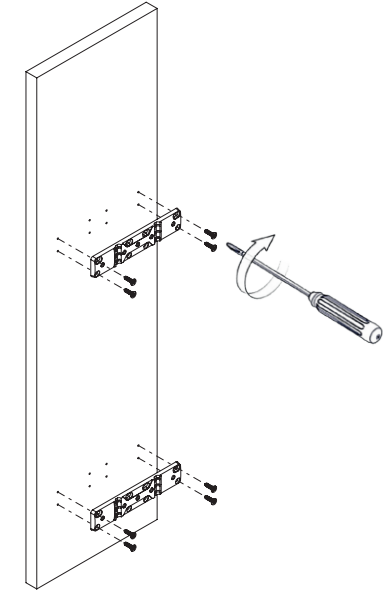

- GİZLİ RAYLI HAVLU ASKILI DETERJANLIK (ÇİFT AÇILIM) MONTAJ ŞEMASI (SOL)
- DETERGENT/TOWEL HOLDER WITH UNDERMOUNT RAIL (FULL EXTENSION) MOUNTING INSTRUCTIONS (LEFT)

- GİZLİ RAYLI HAVLU ASKILI DETERJANLIK (ÇİFT AÇILIM) MONTAJ ŞEMASI (SOL)
- DETERGENT/TOWEL HOLDER WITH UNDERMOUNT RAIL (FULL EXTENSION) MOUNTING INSTRUCTIONS (LEFT)

F-1

G-1

PRODUCT CODE		C	X
WIRE	WOODEN		
S-2523	S-2643	200	31
S-2525	S-2645	250	66

H-1

8x
3,5x16

J-1

4x
M6x10 YHB

K-1