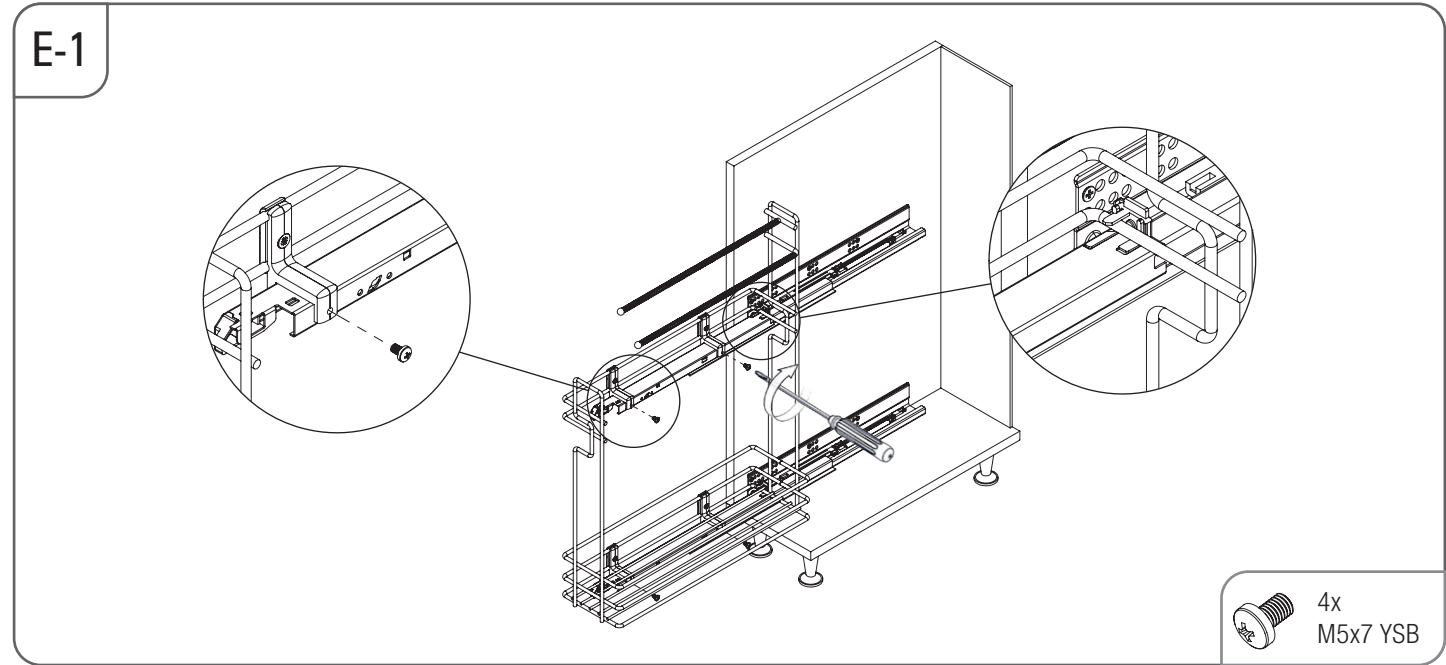

- GİZLİ RAYLI HAVLU ASKILI DETERJANLIK (ÇİFT AÇILIM) MONTAJ ŞEMASI (SOL)
- DETERGENT/TOWEL HOLDER WITH UNDERMOUNT RAIL (FULL EXTENSION) MOUNTING INSTRUCTIONS (LEFT)

- GİZLİ RAYLI HAVLU ASKILI DETERJANLIK (ÇİFT AÇILIM) MONTAJ ŞEMASI (SOL)
- DETERGENT/TOWEL HOLDER WITH UNDERMOUNT RAIL (FULL EXTENSION) MOUNTING INSTRUCTIONS (LEFT)

F-1

G-1

PRODUCT CODE		C	X
WIRE	WOODEN		
S-2523	S-2643	200	31
S-2525	S-2645	250	66

H-1

8x
3,5x16

J-1

4x
M6x10 YHB

K-1