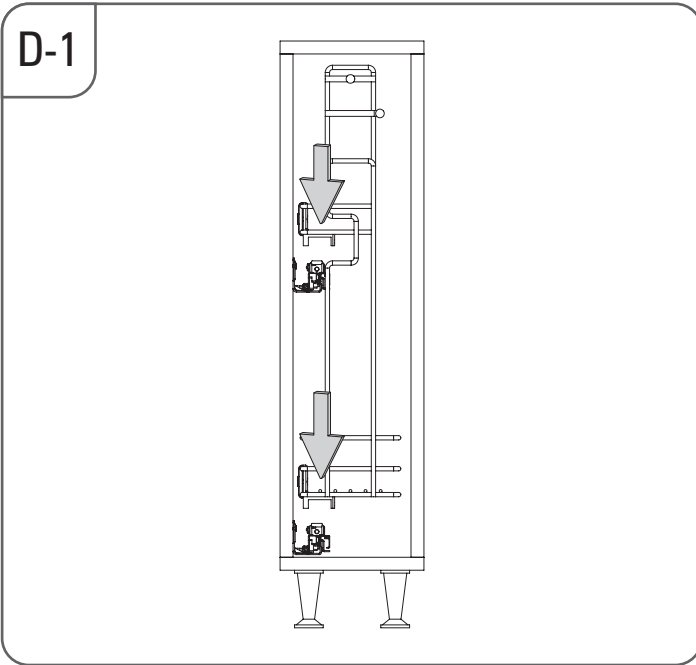

- GİZLİ RAYLI HAVLU ASKILI DETERJANLIK (ÇİFT AÇILIM) MONTAJ ŞEMASI (SOL)
- DETERGENT/TOWEL HOLDER WITH UNDERMOUNT RAIL (FULL EXTENSION) MOUNTING INSTRUCTIONS (LEFT)

- GİZLİ RAYLI HAVLU ASKILI DETERJANLIK (ÇİFT AÇILIM) MONTAJ ŞEMASI (SOL)
- DETERGENT/TOWEL HOLDER WITH UNDERMOUNT RAIL (FULL EXTENSION) MOUNTING INSTRUCTIONS (LEFT)

F-1

G-1

PRODUCT CODE		C	X
WIRE	WOODEN		
S-2523	S-2643	200	31
S-2525	S-2645	250	66

H-1

8x
3,5x16

J-1

4x
M6x10 YHB

K-1